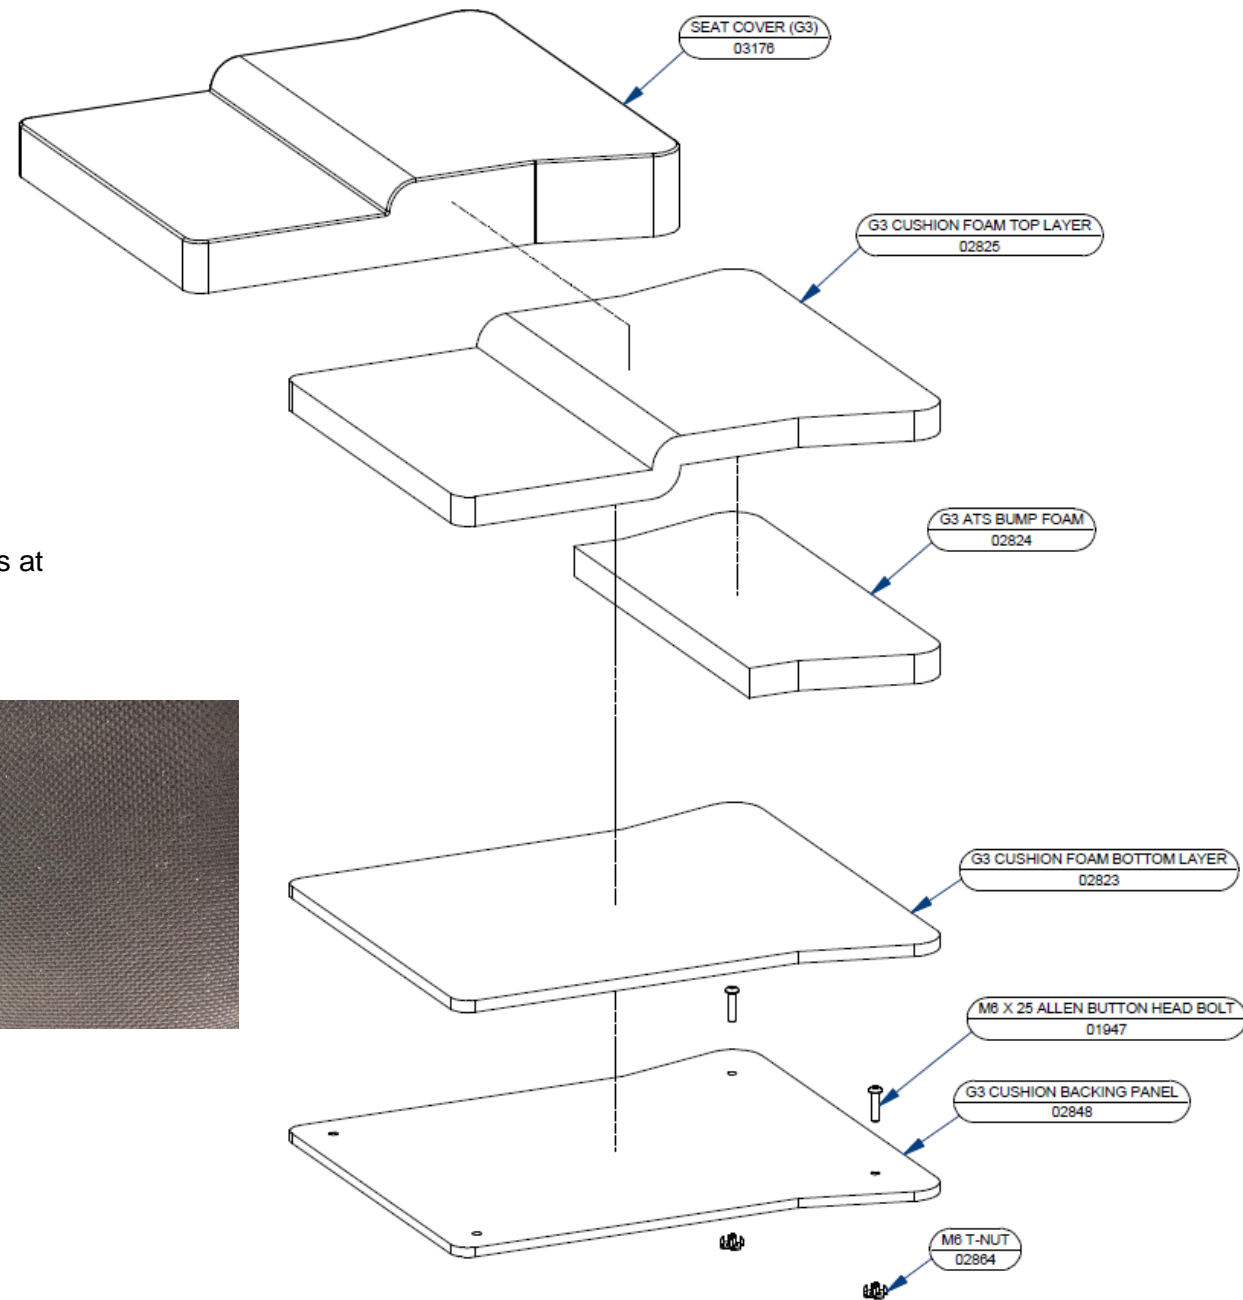

motivation

FREEDOM THROUGH MOBILITY

Moti Go – seat cushion assembly

Part no: Medium - 02292

Large - 02822

Cushion with adjustable pre-ischial shelf inside a water resistant washable cover.

New, easy to remove cushion and cover, for ease of fitting adjustments at point of service and regular cleaning during normal use.

*Large sized cushion illustration shown