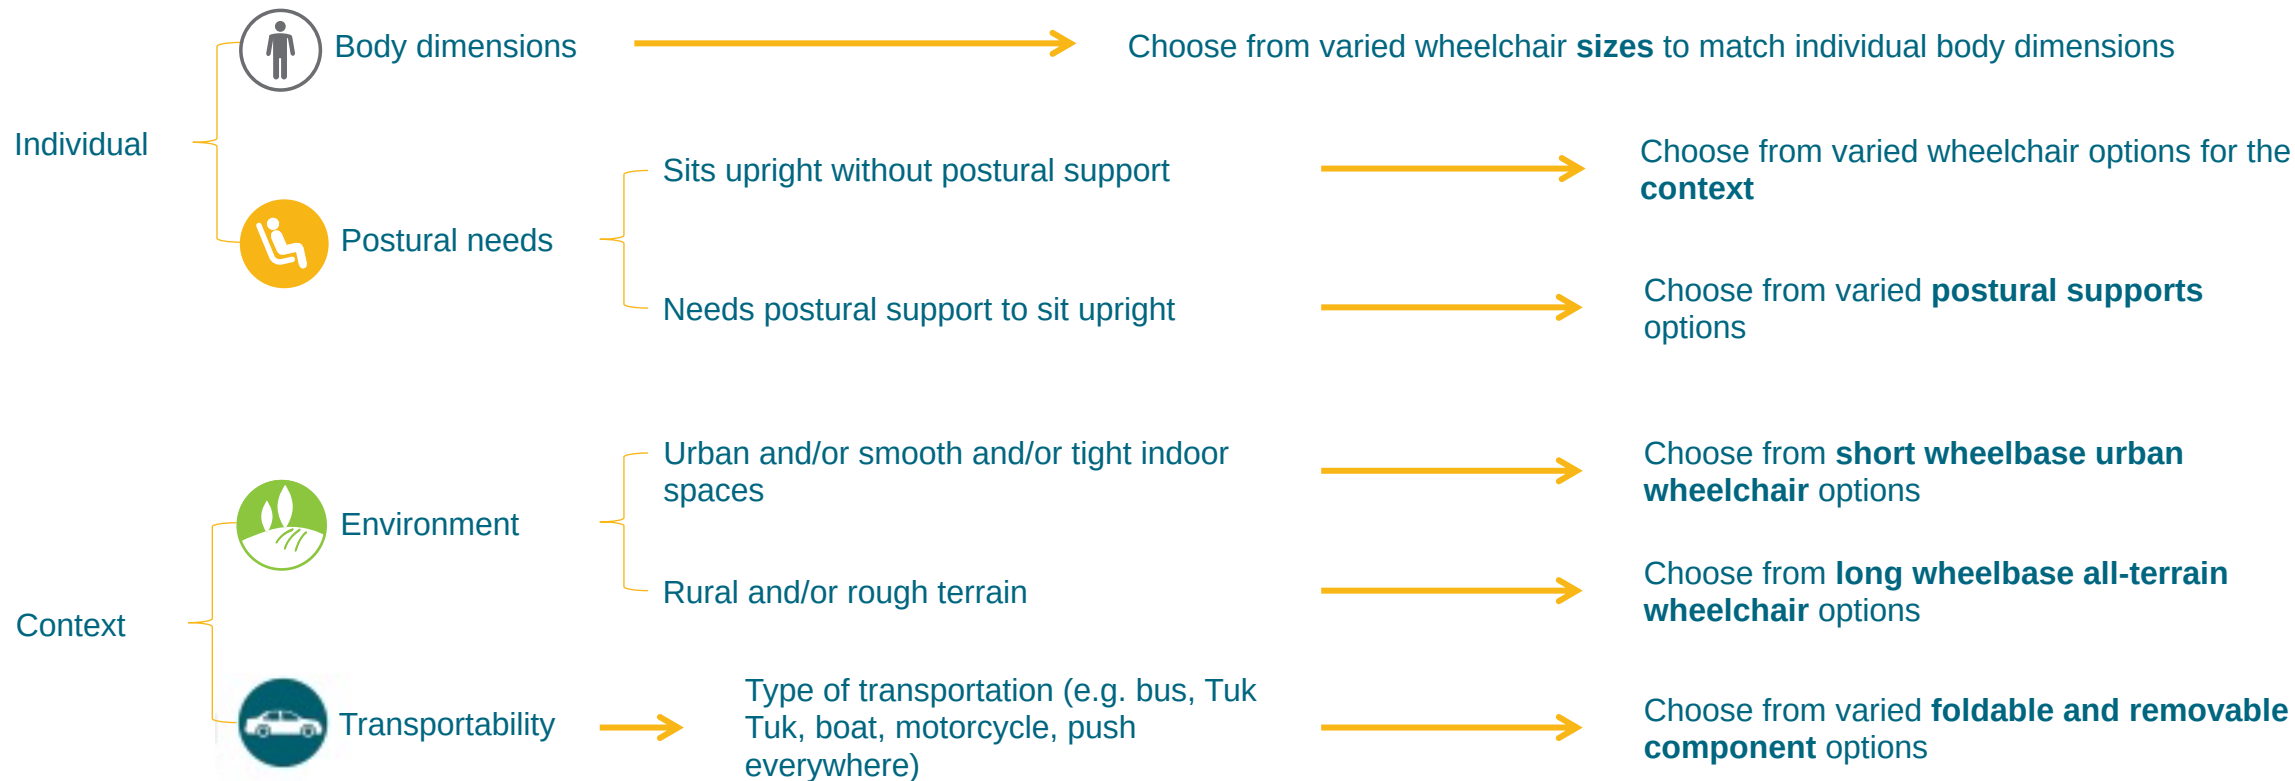

MATCHING USER'S NEEDS WITH WHEELCHAIR FEATURES*

**Wheelchair selection must be a cooperative effort between the user and the service provider. The type of features selected must be appropriate for the user's needs and context.*